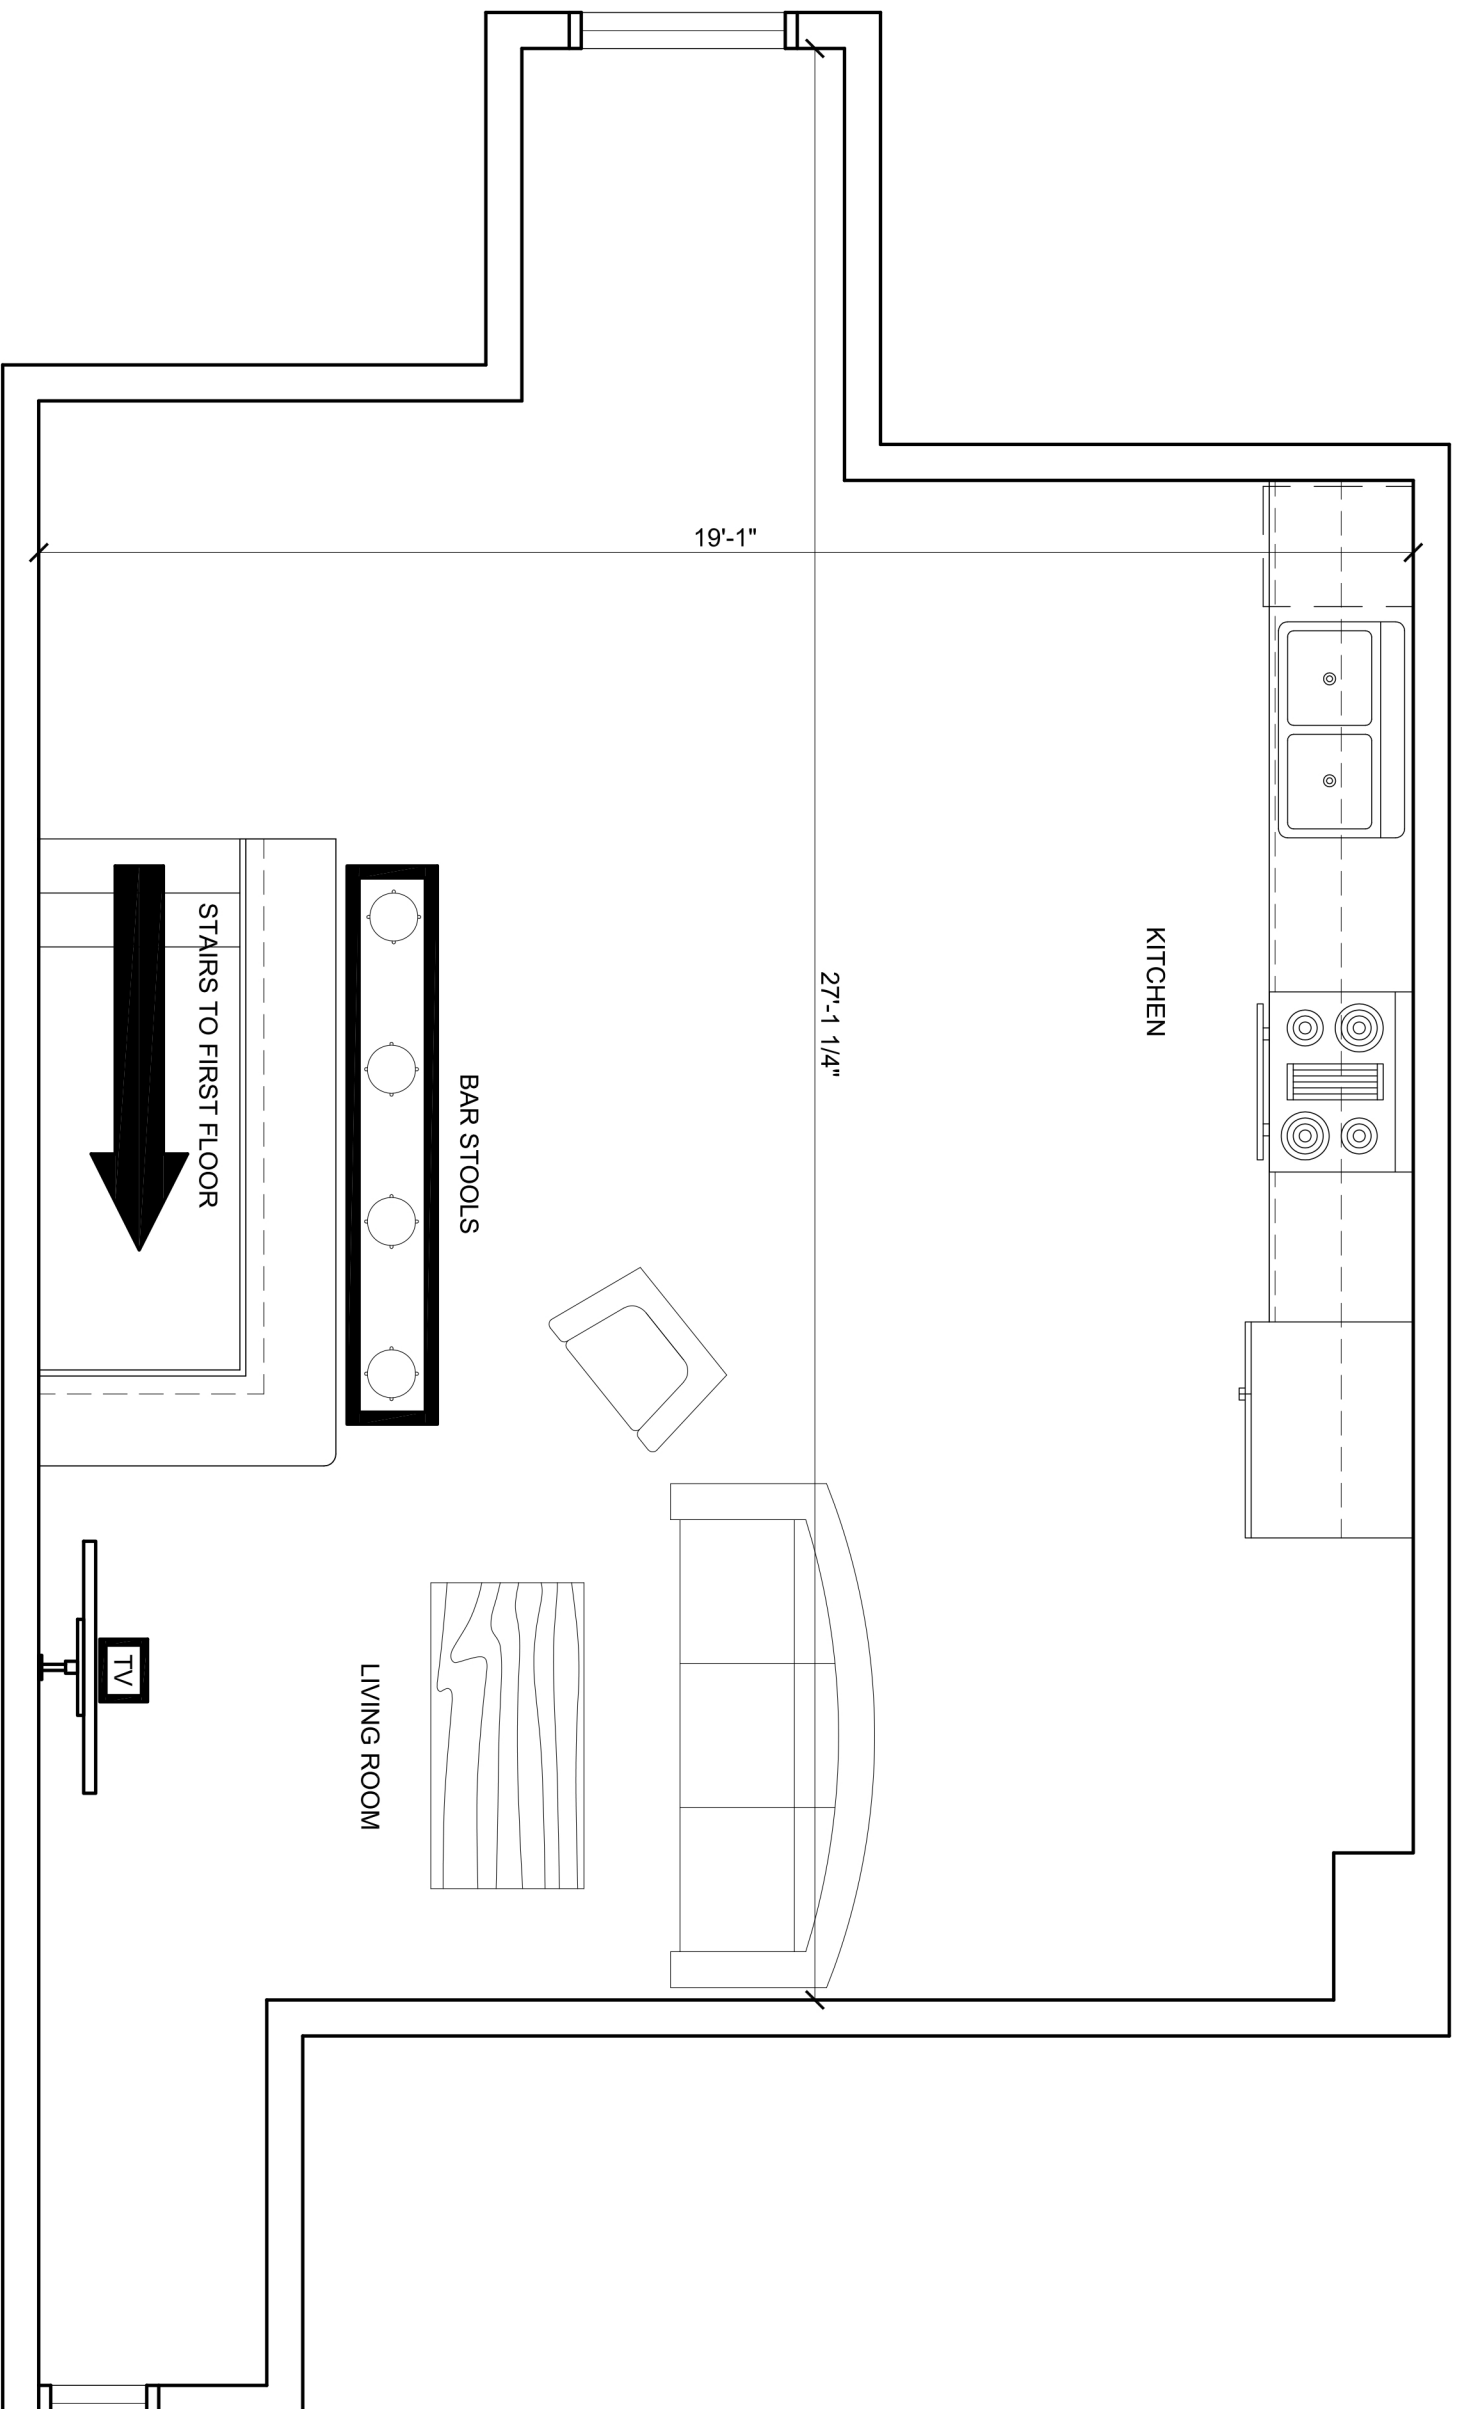

UNIT 11-2

APPROX.
1100 SQ. FT.
PROVIDED BY
TV LANDLORD

No.	Revision/Issue	Date

Plan Name and Address

Project Name and Address
HISTORIC FLORENCE COURT
MINNEAPOLIS, MN
BNV ARCHITECTS

Project K. THUNBERG	Sheet A-112
Date 01/16/2013	
Scale 3/8"=1'	

General Notes

UNIT 11-2 UPPER

APPROX.
1100 SQ. FT.

PROVIDED BY
TV LANDLORD

No.	Revision/Issue	Date

Print Name and Address

Project Name and Address
HISTORIC FLORENCE COURT
 MINNEAPOLIS, MN
 BNY ARCHITECTS

Project K. THUNBERG	Sheet A-112
Date 01/16/2013	
Scale 3/8"=1'	