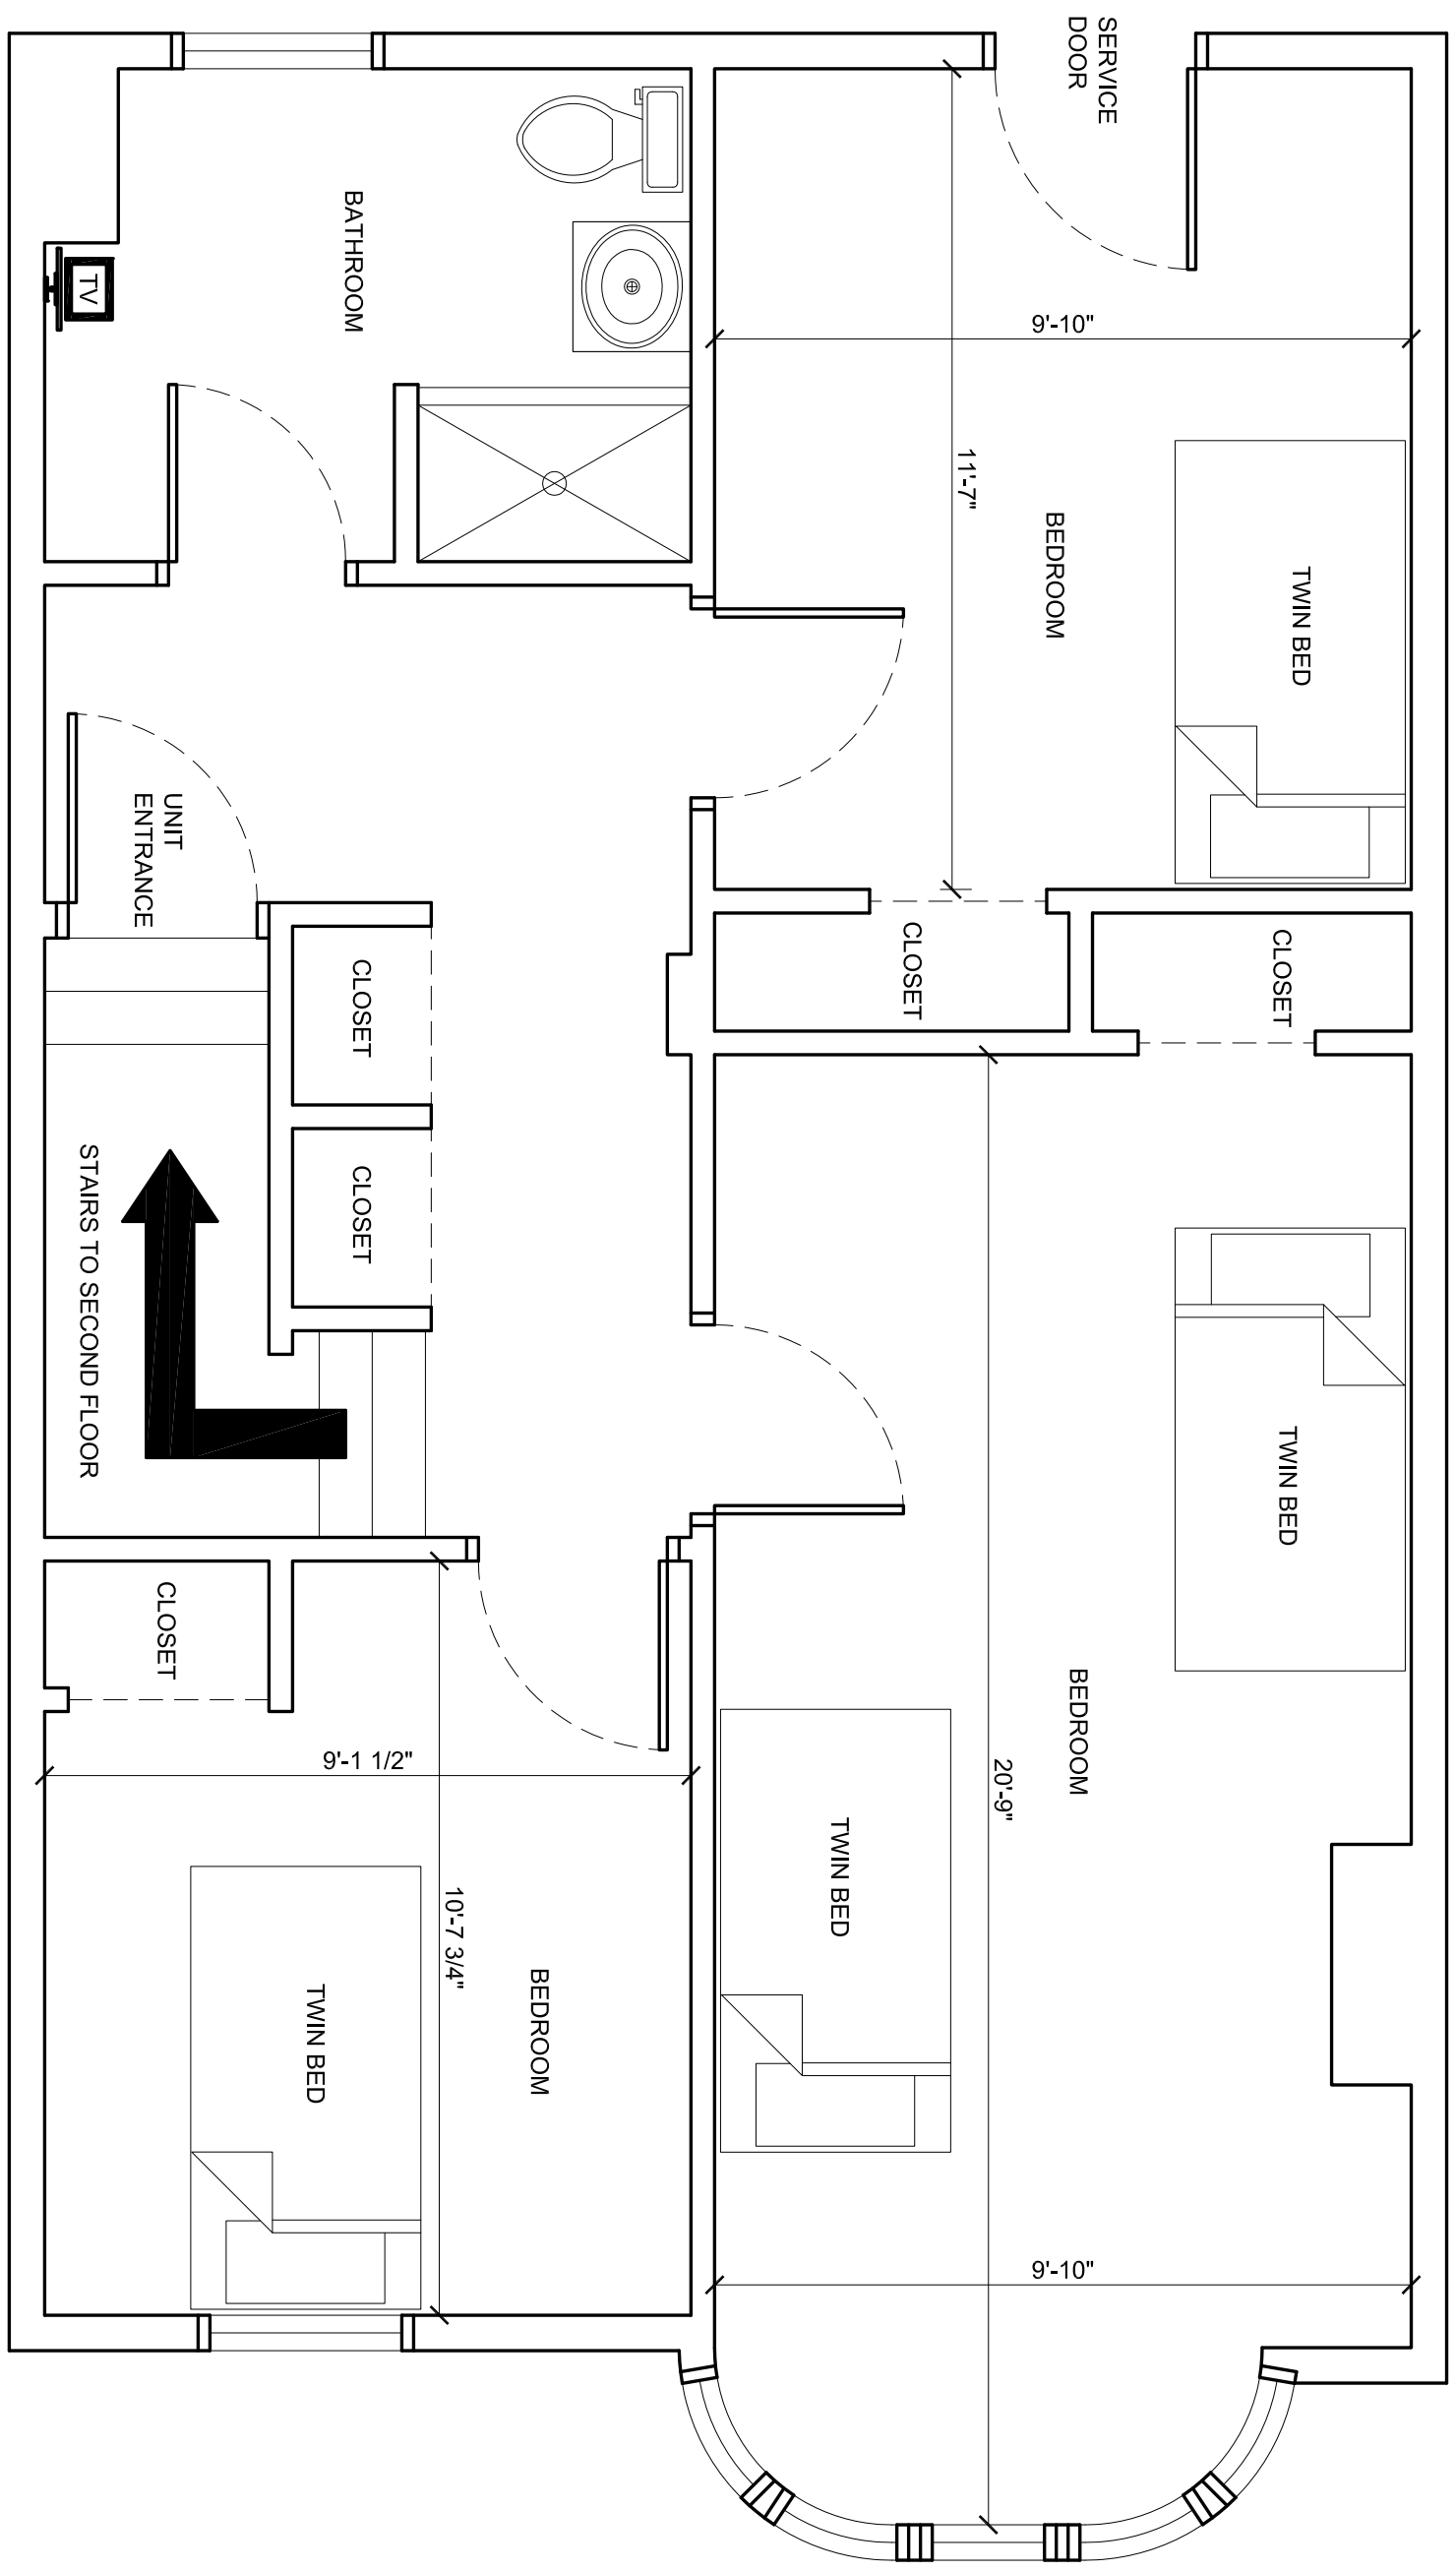

UNIT 11-2

APPROX.
1100 SQ. FT.
PROVIDED BY
TV LANDLORD

No.	Revision/Issue	Date

Plan Name and Address

Project Name and Address
HISTORIC FLORENCE COURT
MINNEAPOLIS, MN
BNV ARCHITECTS

Project K. THUNBERG	Sheet A-112
Date 01/16/2013	
Scale 3/8"=1'	

General Notes

UNIT 11-2 UPPER

APPROX.
1100 SQ. FT.

PROVIDED BY
TV LANDLORD

No.	Revision/Issue	Date

Print Name and Address

Project Name and Address
HISTORIC FLORENCE COURT
 MINNEAPOLIS, MN
 BNY ARCHITECTS

Project K. THUNBERG	Sheet A-112
Date 01/16/2013	
Scale 3/8"=1'	