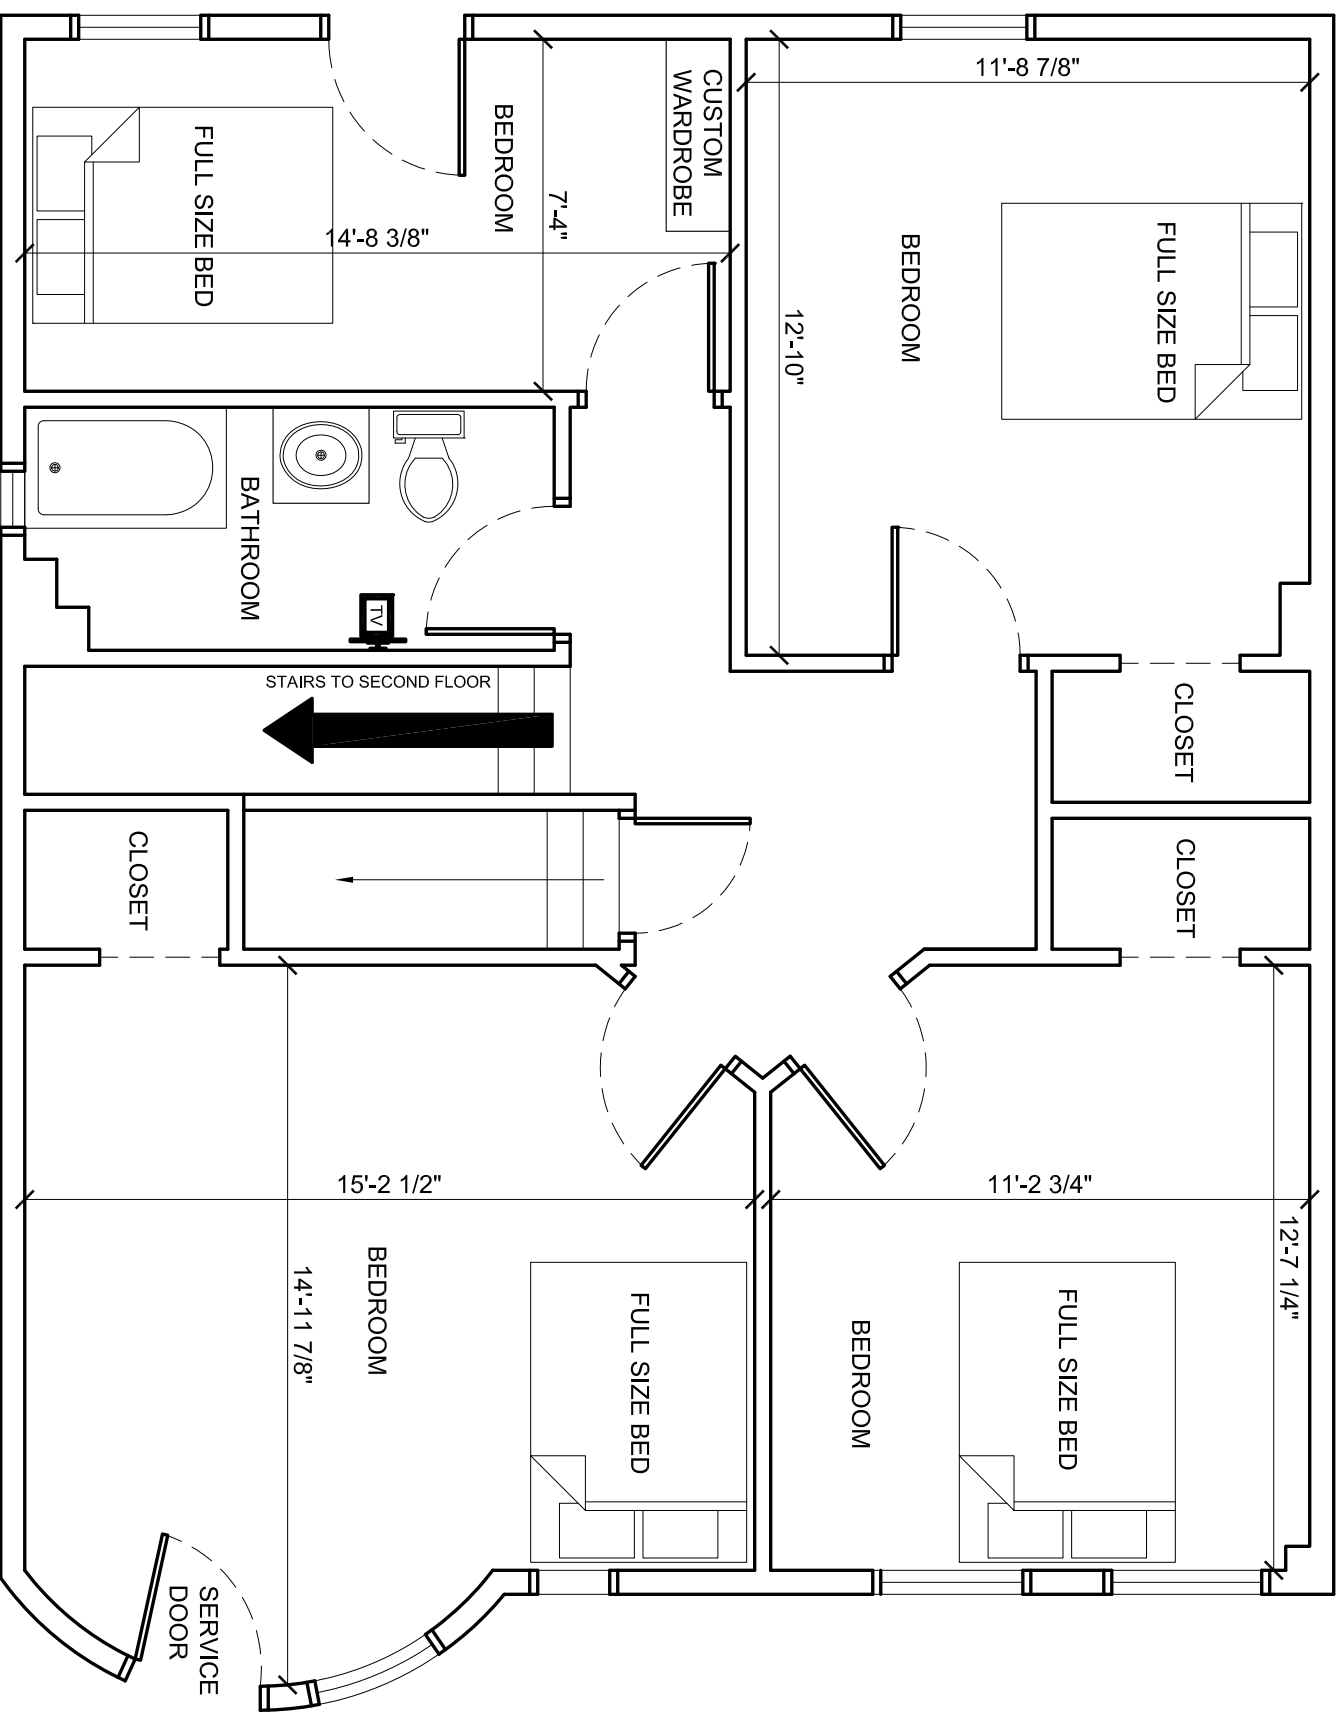

UNIT 13-2

APPROX.
1500 SQ. FT.
PROVIDED BY
TV LANDLORD

No.	Revision/Issue	Date

Room Names and Address

Project Name and Address
HISTORIC FLORENCE COURT
 MINNEAPOLIS, MN
 BKV ARCHITECTS

Project	K. THUNBERG	Sheet	A-118
Date	01/14/2013		
Scale	1/4"=1'		

UNIT 13-2 UPPER

APPROX.
1500 SQ. FT.
PROVIDED BY
TV LANDLORD

No.	Revision/Issue	Date

Plan Name and Address

Project Name and Address
HISTORIC FLORENCE COURT
MINNEAPOLIS, MN
BKV ARCHITECTS

Project K. THUNBERG	Sheet A-118
Date 01/14/2013	
Scale 1/4"=1'	