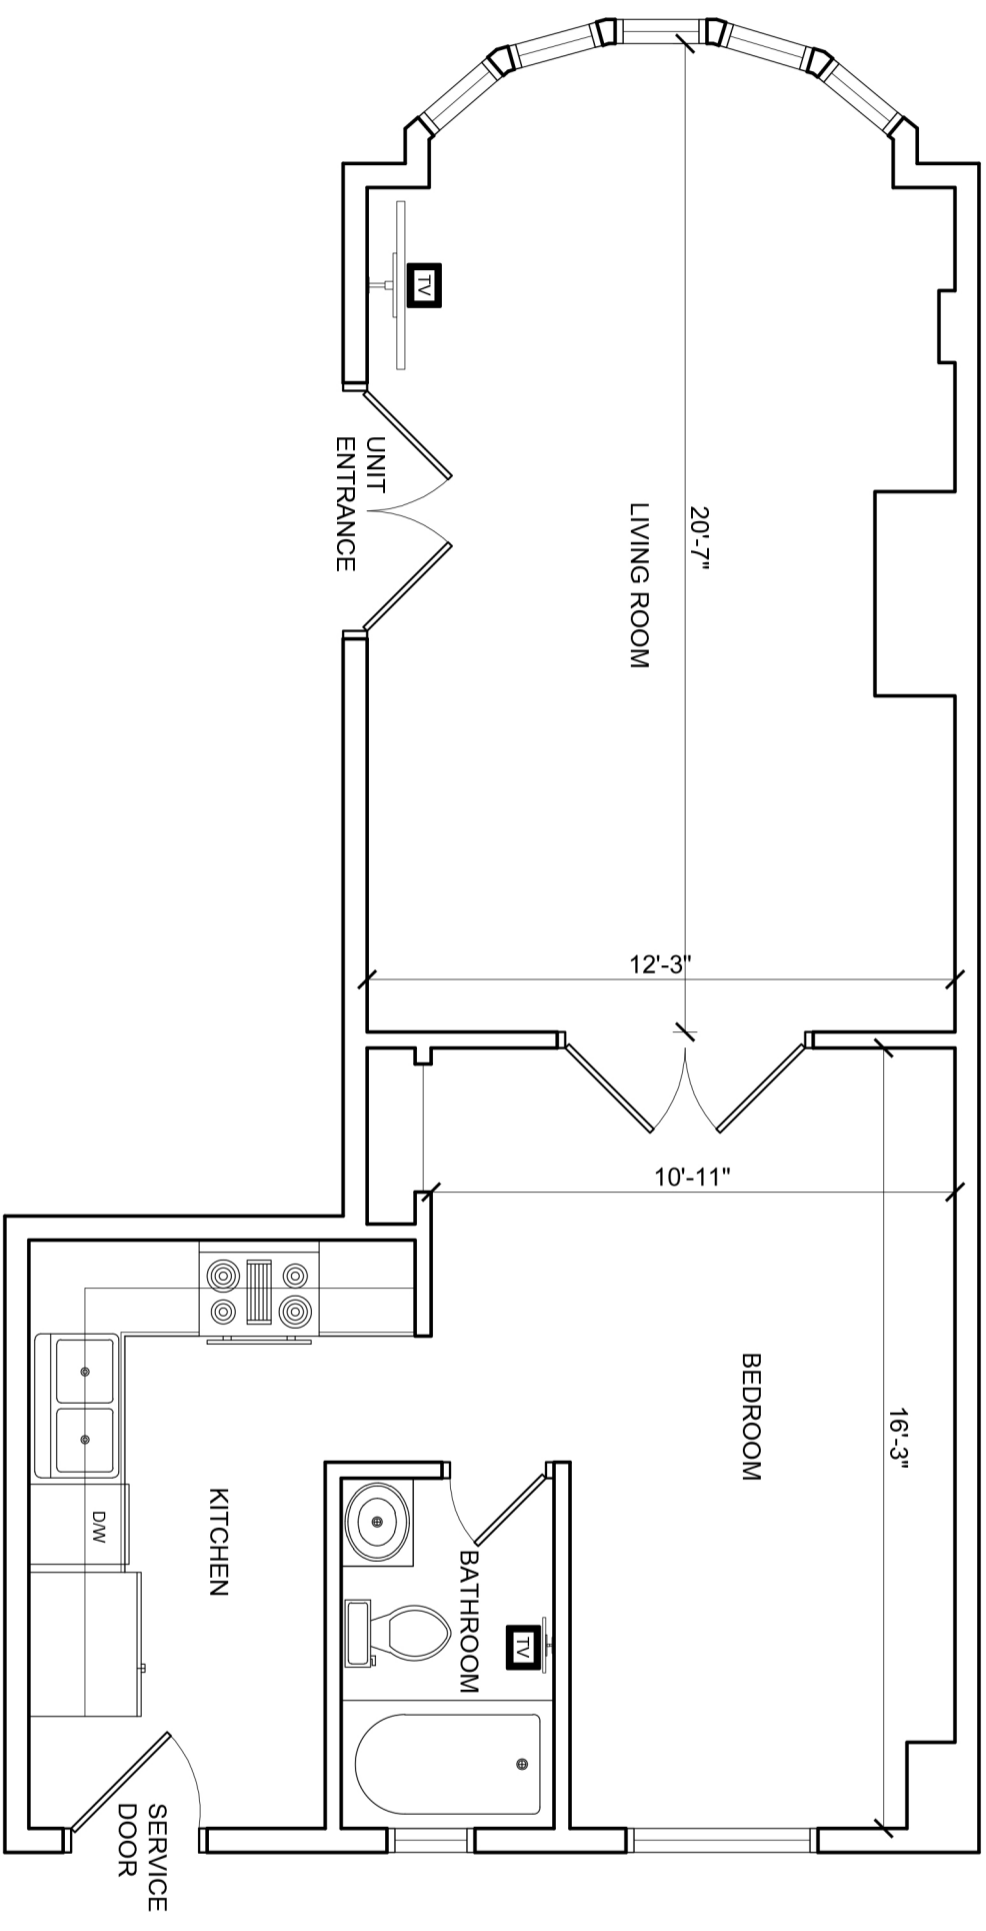

UNIT 17-1

APPROX.
600 SQ. FT.

PROVIDED BY
TV LANDLORD

No.	Revision/Issue	Date

Room Names and Abbreviations

Project Name and Address
HISTORIC FLORENCE COURT
MINNEAPOLIS, MN
BKV ARCHITECTS

Prepared By	Checked
K. THUNBERG	
Date	
01/18/2013	A-124
Scale	
1/4"=1'	

Project Name and Address
HISTORIC FLORENCE COURT
MINNEAPOLIS, MN
BKV ARCHITECTS