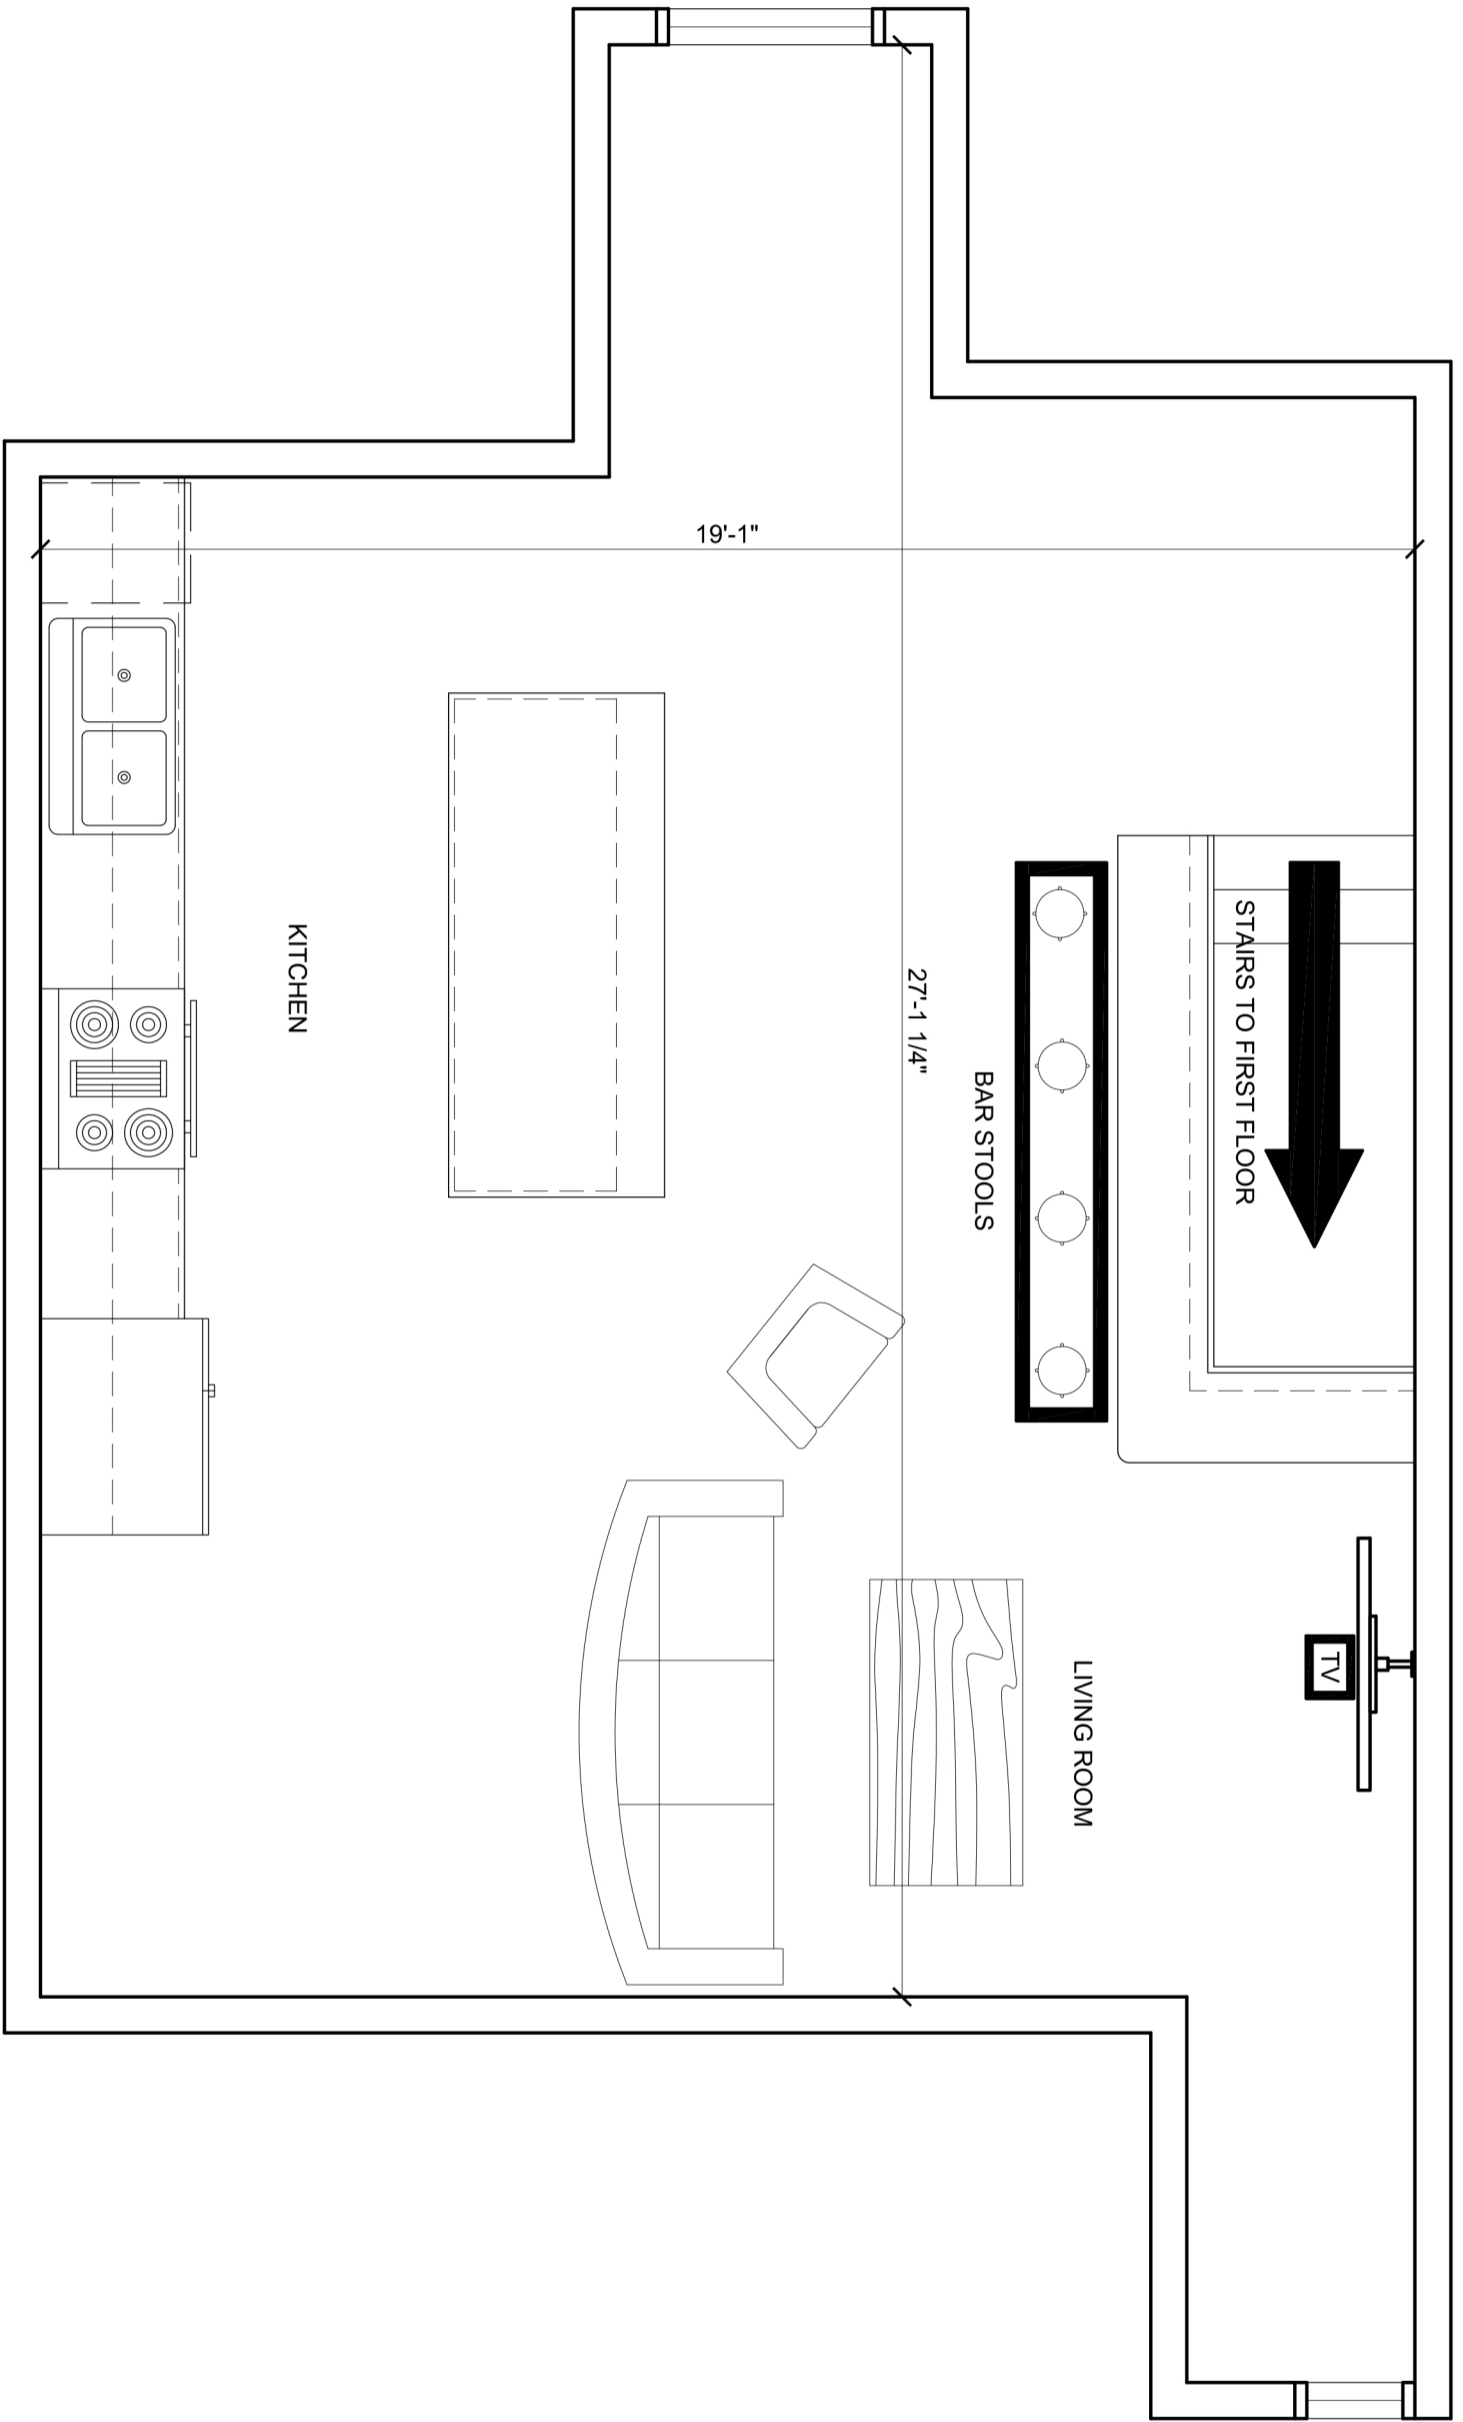

UNIT 12-2

APPROX.
1100 SQ. FT.

PROVIDED BY
TV LANDLORD

No.	Revision/Issue	Date

Print Name and Address

Project Name and Address
HISTORIC FLORENCE COURT
 MINNEAPOLIS, MN
 BKV ARCHITECTS

Project K. THUNBERG	Sheet A-115
Date 01/16/2013	
Scale 3/8"=1'	

General Notes

UNIT 12-2 UPPER

APPROX.
1100 SQ. FT.

PROVIDED BY
TV LANDLORD

No.	Revision/Issue	Date

Plan Name and Address

Project Name and Address
HISTORIC FLORENCE COURT
 MINNEAPOLIS, MN
 BKV ARCHITECTS

Project K. THUNBERG	Sheet A-115
Date 01/16/2013	
Scale 3/8"=1'	