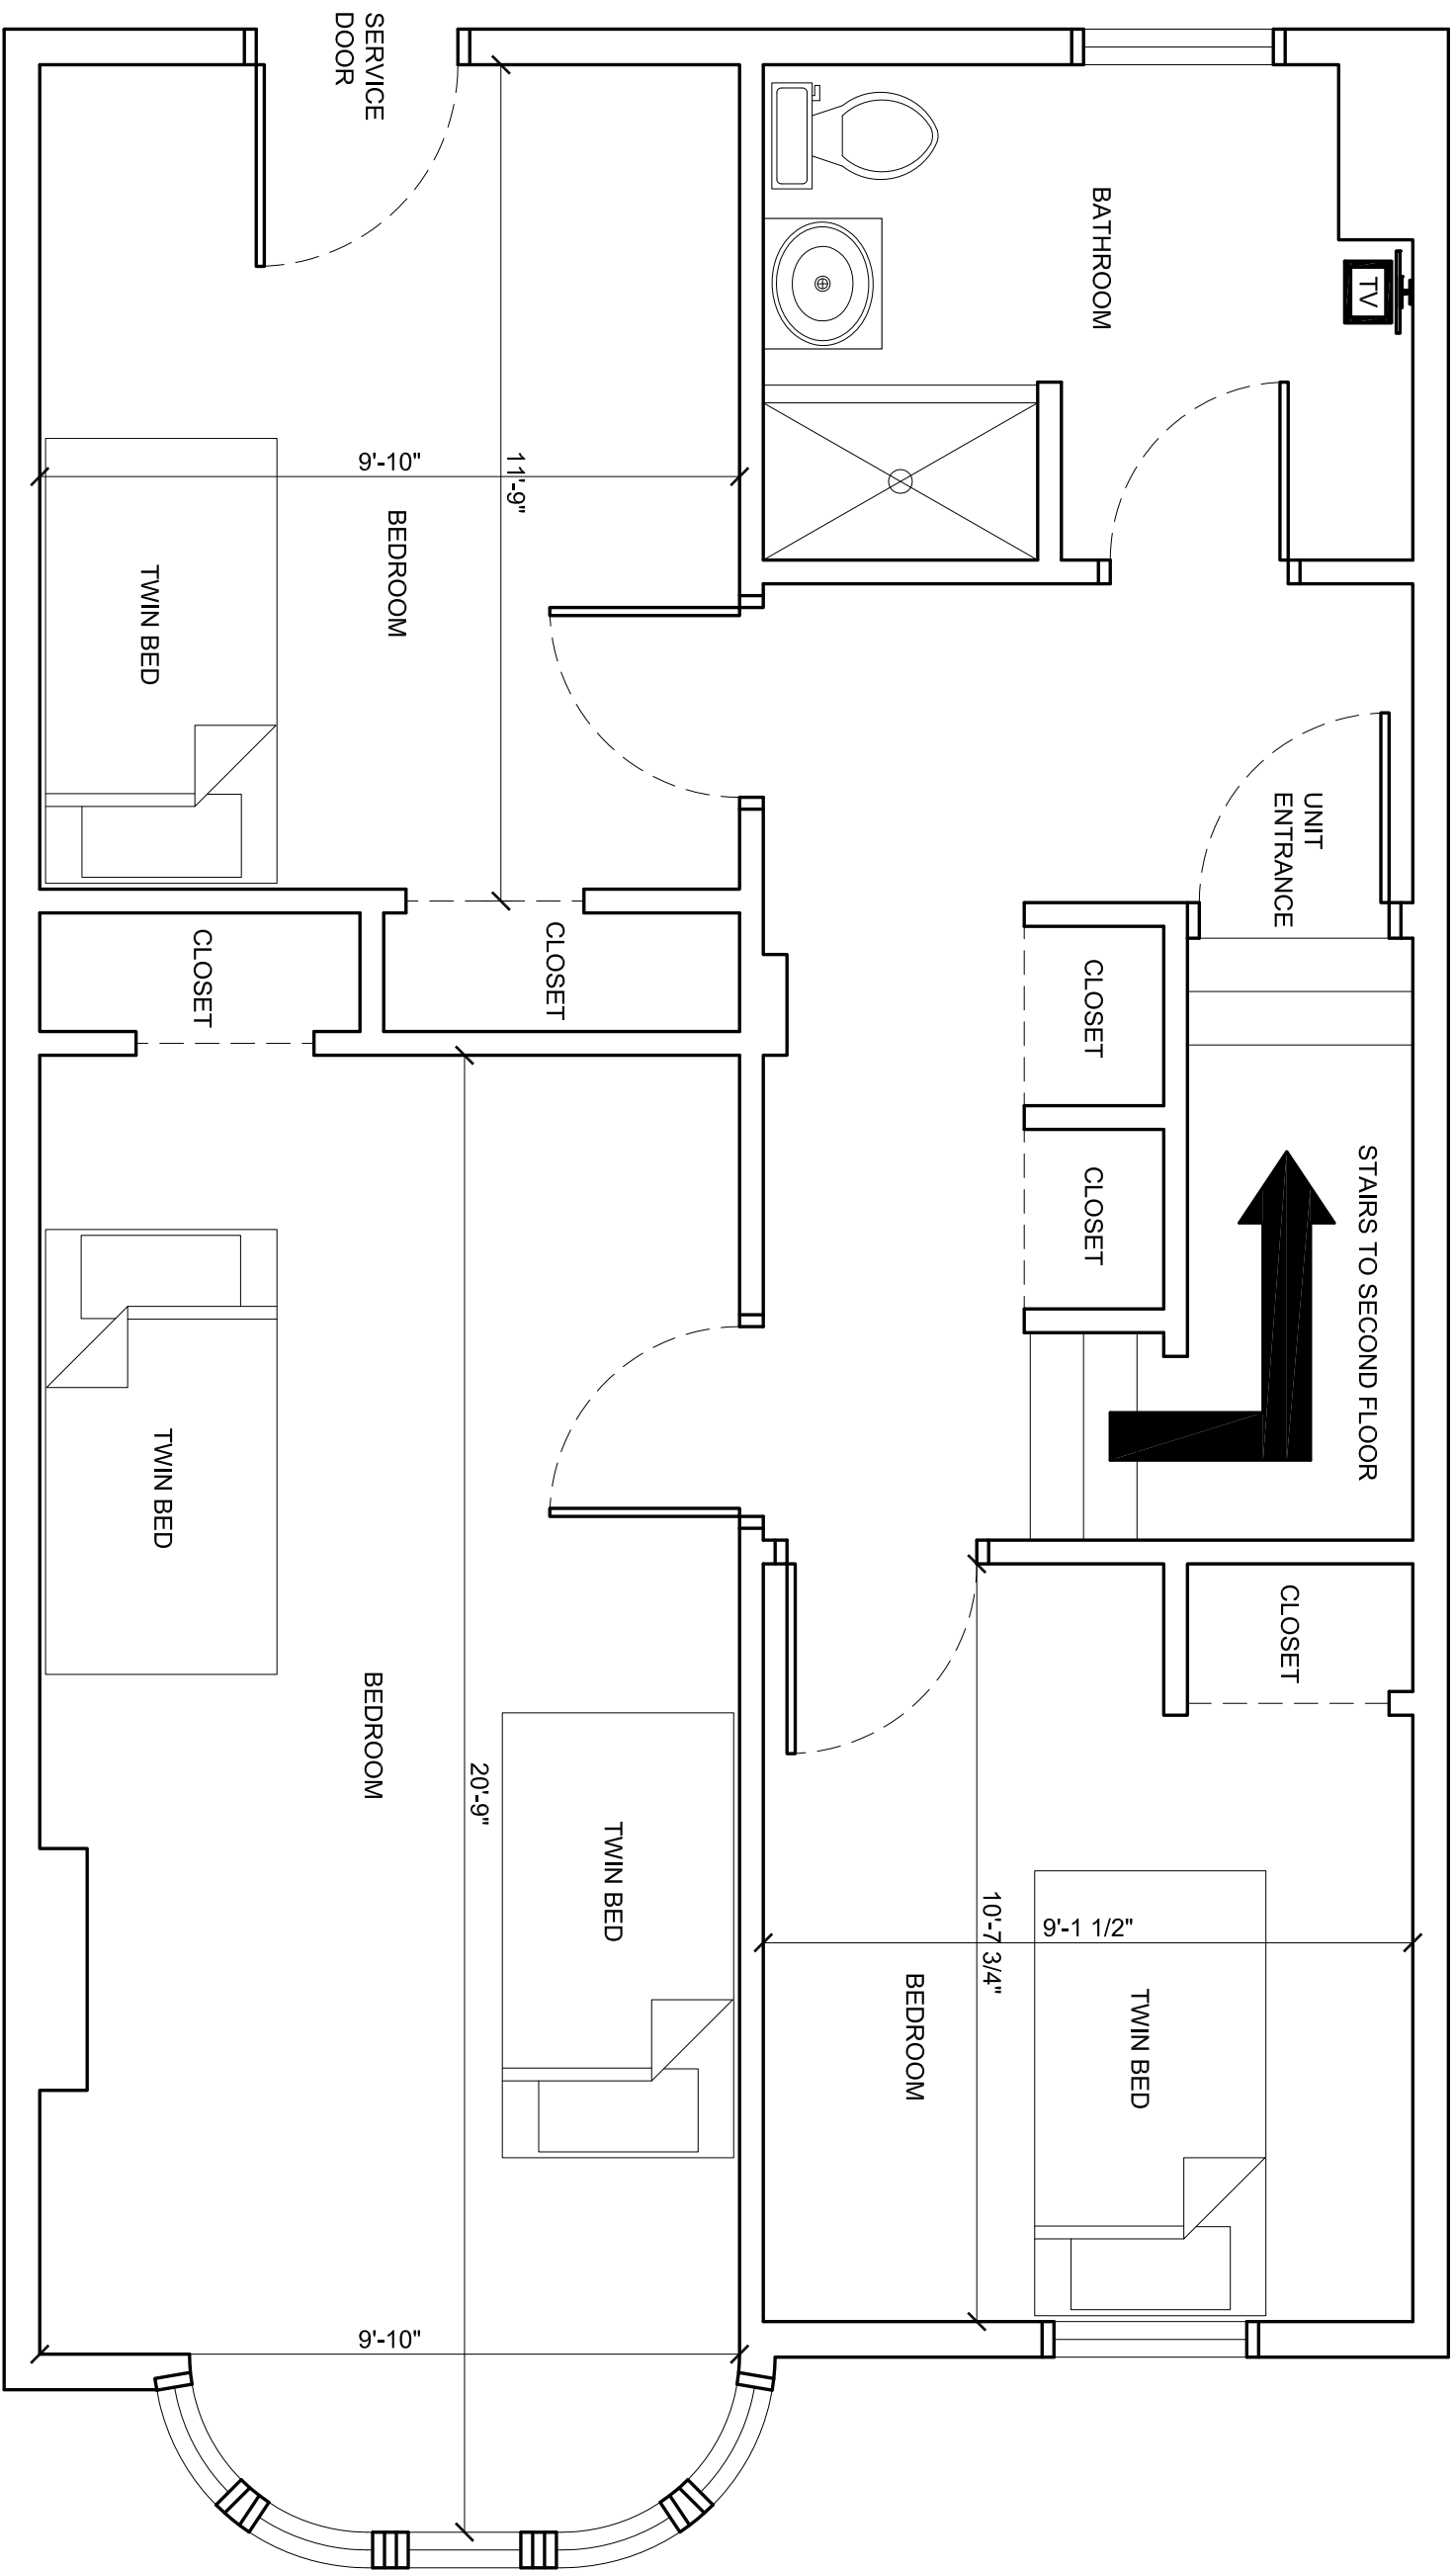

UNIT 12-2

APPROX.
1100 SQ. FT.

PROVIDED BY
TV LANDLORD

No.	Revision/Issue	Date

Print Name and Address

Project Name and Address
HISTORIC FLORENCE COURT
 MINNEAPOLIS, MN
 BKV ARCHITECTS

Project K. THUNBERG	Sheet A-115
Date 01/16/2013	
Scale 3/8"=1'	

General Notes

UNIT 12-2 UPPER

APPROX.
1100 SQ. FT.

PROVIDED BY
TV LANDLORD

No.	Revision/Issue	Date

Plan Name and Address

Project Name and Address
HISTORIC FLORENCE COURT
 MINNEAPOLIS, MN
 BKV ARCHITECTS

Project K. THUNBERG	Sheet A-115
Date 01/16/2013	
Scale 3/8"=1'	